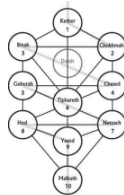

The essence of sacred geometry is **a single pointedness**, a ONeness, unity or unified wholeness that unfolds into duality, yet **always returns to oneness**. Straight lines represent the male aspect while curved lines represent the female.

The Flower of Life begins as a single point that then radiates out into a circle, which is then duplicated