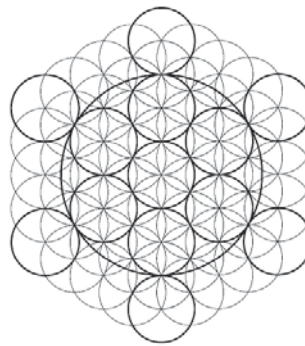

Sacred Geometry -the architecture of the universe

Sacred Geometry is referred to as the architecture of the universe - the fingerprint of God. Everything exists and manifests through these sacred geometrical proportions and patterns. **Likewise our physical bodies are sacred geometry.** Recently our emotions were recorded by hooking people up to EKG machines. What they discovered was that each emotion created a unique sine wave signature, that could be converted into a three-dimensional form.

Sacred Geometry creates interests in both left and right-brained individuals, which has been considered quite rare. It is both an art and a science. For left-brained individuals who find comfort in structure and patterns, their analytical side is stimulated through problem solving, seeking to understand the structure and repetitive sequencing of patterns. They love working with the 'parts'. For right-brained individuals who enjoy looking at the 'whole', sacred geometry allows the intuitive mind to run with wild abandon. **It stimulates the heart-mind**, allowing mystical expressions in a variety of artistic endeavors. Sacred geometry is like trying to find words where no language can reach. Its simplicity and complexity allows both hemispheres of our brain to work together.

The Flower of Life begins as a single point that then radiates out into a circle, which is then duplicated

over and over, representing 19 circles surrounded by 2 outer circles. These 2 outer circles were considered extremely important in ancient times. If you look closely at the Flower of Life symbol on page 6, you will notice that there are incomplete circles on the outer edges surrounding the