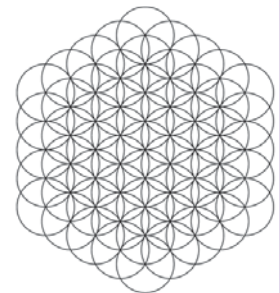

Sacred Geometry creates interests in both left and right-brained individuals, which has been considered quite rare. It is both an art and a science. For left-brained individuals who find comfort in structure and patterns, their analytical side is stimulated through problem solving, seeking to understand the structure and repetitive sequencing of patterns. They love working with the 'parts'. For right-brained individuals who enjoy looking at the 'whole', sacred geometry allows the intuitive mind to run with wild abandon. **It stimulates the heart-mind**, allowing mystical expressions in a variety of artistic endeavors. Sacred geometry is like trying to find words where no language can reach. Its simplicity and complexity allows both hemispheres of our brain to work together.

A lifetime can be spent understanding just one aspect of sacred geometry such as The Flower of Life, Tree of Life, The Golden Ratio and Fibonacci Numbers.

The essence of sacred geometry is **a single pointedness**, a ONeness, unity or unified wholeness that unfolds into duality, yet **always returns to oneness**. Straight lines represent the male aspect while curved lines represent the female.

The Flower of Life begins as a single point that then radiates out into a circle, which is then duplicated

over and over, representing 19 circles surrounded by 2 outer circles. These 2 outer circles were considered extremely important in ancient times. If you look closely at the Flower of Life symbol on page 6, you will notice that there are incomplete circles on the outer edges surrounding the

2 outer circles. It was believed to be too sacred to show the true extent of the completed circles called the Fruit of Life, since those missing circles contained the 13 systems of knowledge. The Flower of Life symbol only represents the feminine.