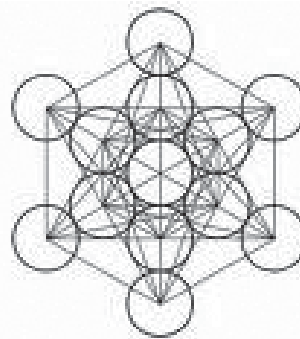

teachings definitely sacred!

Submitted by Winds of Change, your one stop for books, tools, crystals, readings, workshops and more...to serve you on your quest. www.WindsOfChangeCollective.com Call 250-338-5095 ...see ad inside front cover.

The Alden Clinic
Janet Foster,
MCSP, CAFCI, CMAc, RAcu

Physiotherapy, Cranio Sacral Therapy, Medical Acupuncture
Quantum Biofeedback Specialist

697 Wentworth St., Nanaimo, BC
Ph/Fax (250) 753-7771
www.aldenclinic.com

BREAKTHROUGH HEALING ARTS

Healing Facilitator
Delaine Walsh
Reiki Master Teacher

Water, Breath, Colour & Sound Work
...utilizing energetic tools to create
an Alchemy of Focused Healing Intent...

delaine.walsh@gmail.com 250-248-8074