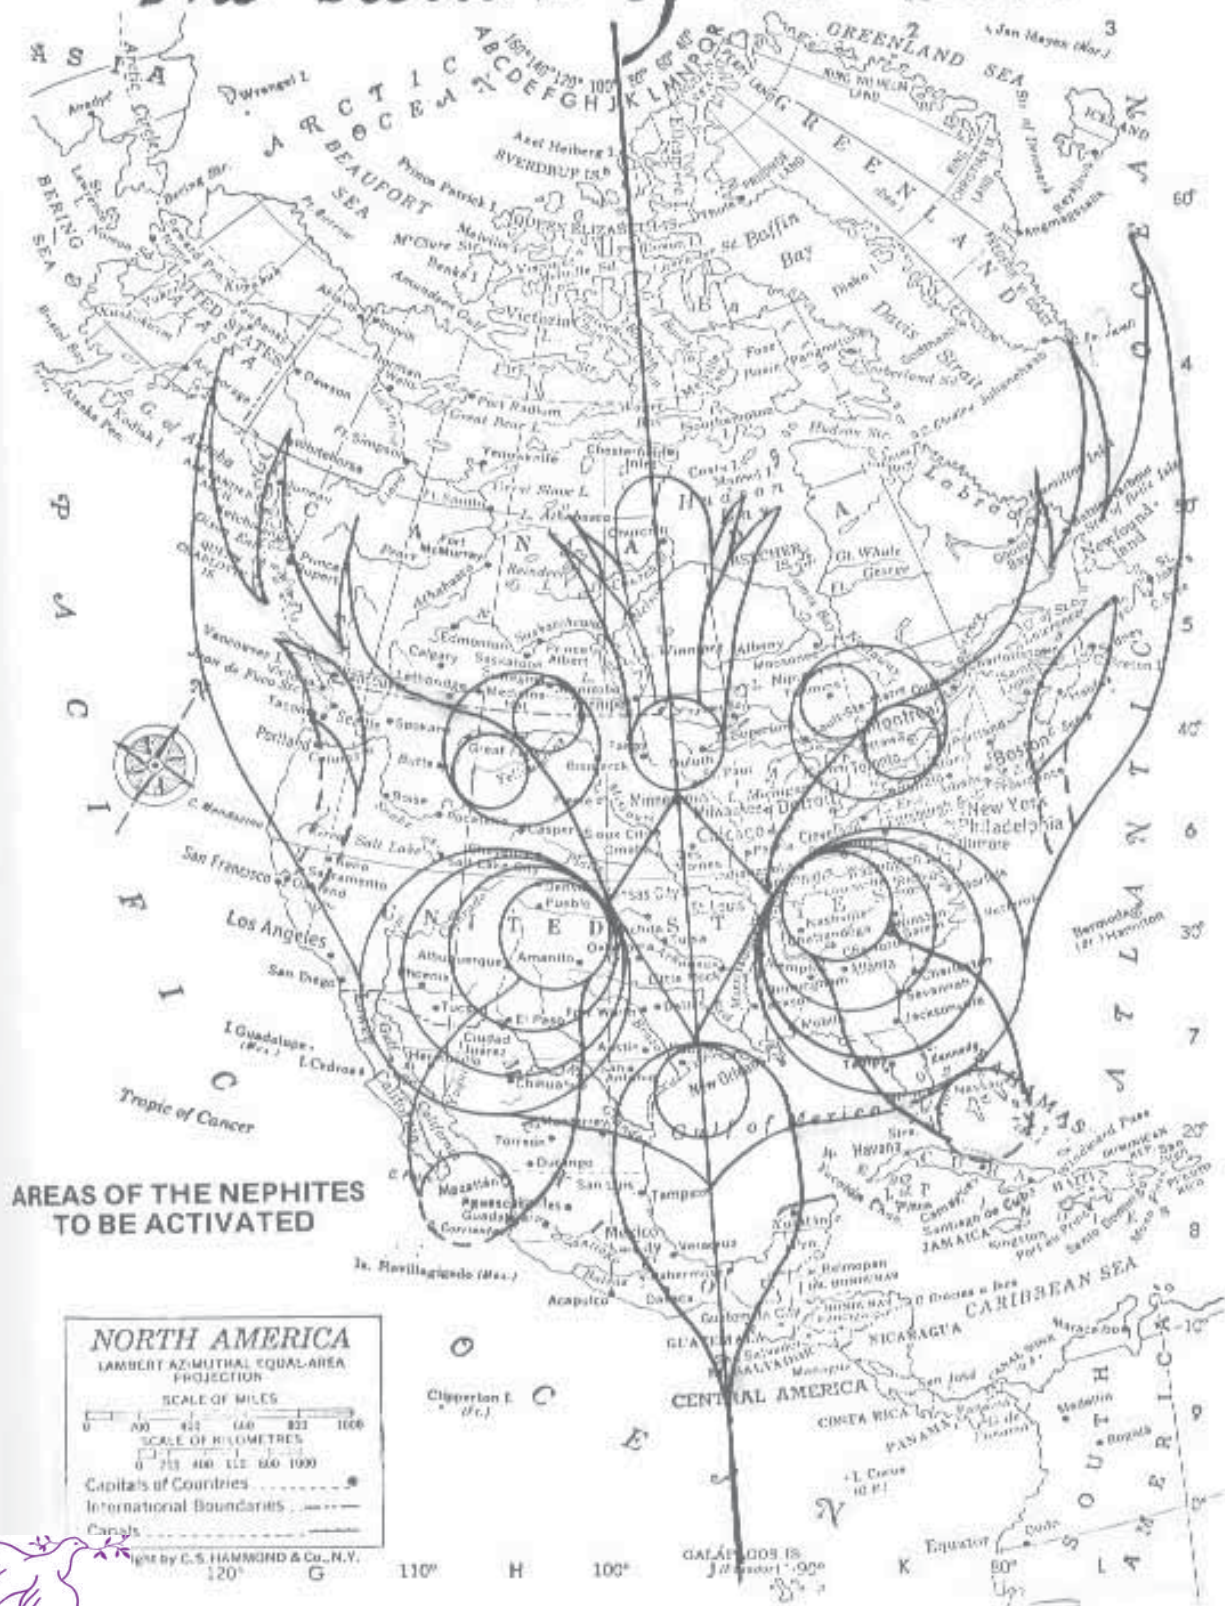

The Return of the Dove

AREAS OF THE NEPHITES TO BE ACTIVATED

NORTH AMERICA
 LAMBERT AZIMUTHAL EQUAL-AREA
 PROJECTION

SCALE OF MILES
 0 200 400 600 800 1000

SCALE OF KILOMETRES
 0 200 400 600 800 1000

Capitals of Countries —●—
 International Boundaries ———
 Canals ———