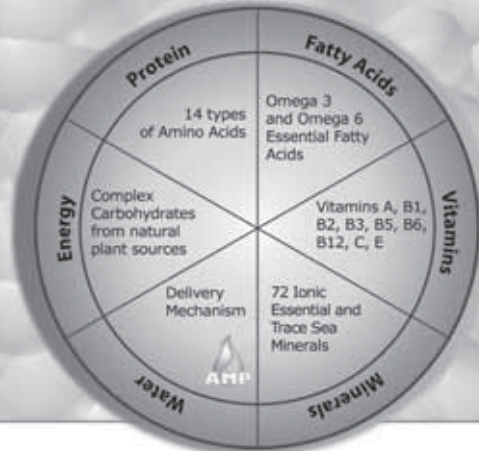

It takes
 Courage
 to grow up
 and become who
 you really are.

~e.e. cummings

My Life is a Reflection of ALL I Say and DO!

Marine Phytoplankton

Provides Cellular Building Blocks

Edify the **BODY** from the **INSIDE!**

Marine Phytoplankton - a most precious and rare ingredient that helps the body find and maintain a healthy balance.

A food for the cells - a powerful burst of light to help repair and maintain the natural functions of each cell in our bodies.

A whole food for the Inside and Out!

Let food be your medicine, and medicine be your food!

PURE Marine Phytoplankton Product!

1500mg of Marine Phytoplankton, highly concentrated and highly potent!

ForeverGreen's Deep Blue Mineral Base is a nature balanced multi-mineral super concentrate, containing 92 ionic minerals and trace elements essential to life.